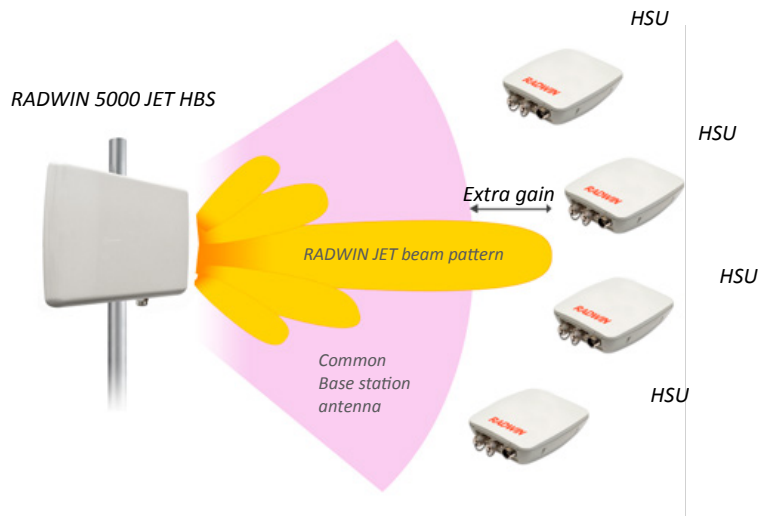

## RADWIN wireless solutions for video surveillance present a unique range of advantages:

1. More Base Station capacity (750 Mbps) for High Definition (HD) cameras
2. Exceptional interference immunity, utilizing RADWIN 5000 JET beamforming technology
3. More cameras per remote unit (up to 250 Mbps)
4. High capacity backhaul – up to 750 Mbps (RADWIN 2000)
5. Superior image quality, guaranteed via dedicated bandwidth per camera site
6. Low jitter for zero video “hiccups”
7. Robust transmission in non-line-of-sight scenarios in dense urban areas
8. Simple installation, cutting down deployment times and cost
9. Ad-hoc or temporary monitoring with RADWIN 5000 nomadic mode
10. Video transmission on-the-move with FiberinMotion wireless mobility solution.

### » Increased antenna and system gain

Boost capacity, range and link robustness.

### » Improved interference immunity, similar to PtP

A result of the narrow beam replacing the wide beam of common sector antennas.

SE  
SW  
WSW  
WSW

®

E  
E