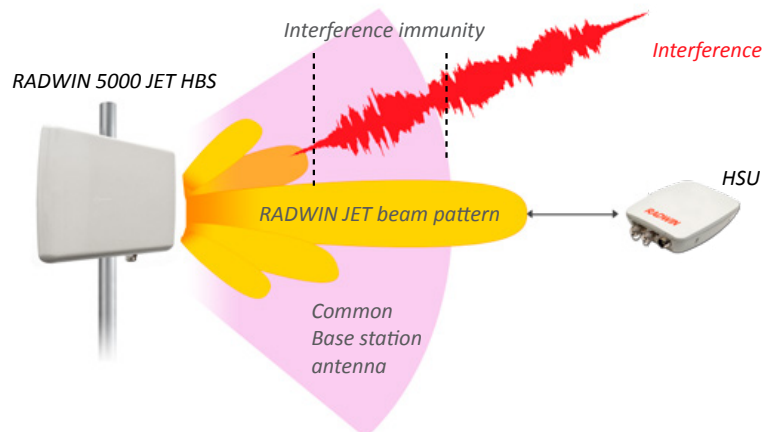

## RADWIN wireless solutions for video surveillance present a unique range of advantages:

1. More Base Station capacity (750 Mbps) for High Definition (HD) cameras
2. Exceptional interference immunity, utilizing RADWIN 5000 JET beamforming technology
3. More cameras per remote unit (up to 250 Mbps)
4. High capacity backhaul – up to 750 Mbps (RADWIN 2000)
5. Superior image quality, guaranteed via dedicated bandwidth per camera site
6. Low jitter for zero video “hiccups”
7. Robust transmission in non-line-of-sight scenarios in dense urban areas
8. Simple installation, cutting down deployment times and cost
9. Ad-hoc or temporary monitoring with RADWIN 5000 nomadic mode
10. Video transmission on-the-move with FiberinMotion wireless mobility solution.

### » Increased antenna and system gain

Boost capacity, range and link robustness.

### » Improved interference immunity, similar to PtP

A result of the narrow beam replacing the wide beam of common sector antennas.

SE  
SW  
WSW  
WSW

®

E  
E